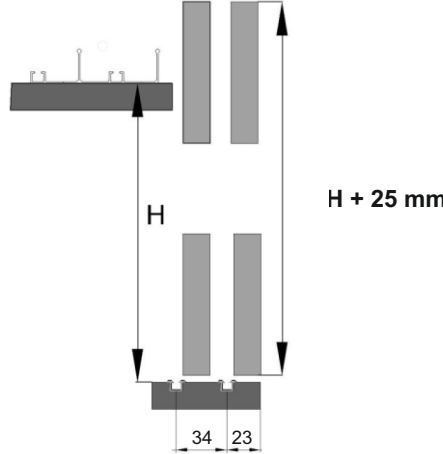

- Alt rayları isteğe bağlı yüzeyden ya da gömme olabilir.

- There are outer door guides with the option to adjust door thickness from 18mm to 50mm.  
- The bottom rails can be optional as from surface or recessed.

**DIŞ KAPAK SET / EXTERNAL COVER SET**

**İÇ KAPAK SET / INNER COVER SET**

**ALT&ÜST RAYLAR - LOWER TOP RAILS**

UST RAY - P0131

ALT RAY -0090

ALT RAY -0070

ALT RAY -0050

**STOP VE YAVAŞLATICILAR / SOFT CLOSERS**

**STP 04**

**STP 03**

**ÖN GÖRÜNÜM / FRONT VIEW**