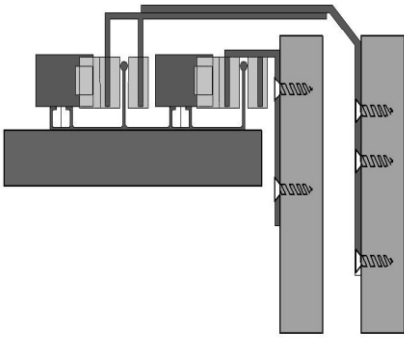

- Alt rayları isteğe bağlı yüzeyden ya da gömme olabilir.

- There are outer door guides with the option to adjust door thickness from 18mm to 50mm.  
- The bottom rails can be optional as from surface or recessed.

**DIŞ KAPAK SET / EXTERNAL COVER SET**

**İÇ KAPAK SET / INNER COVER SET**

**ALT&ÜST RAYLAR - LOWER TOP RAILS**

UST RAY - P0131

ALT RAY -0090

ALT RAY -0070

ALT RAY -0050

**STOP VE YAVAŞLATICILAR / SOFT CLOSERS**

**STP 04**

**STP 03**

**ÖN GÖRÜNÜM / FRONT VIEW**