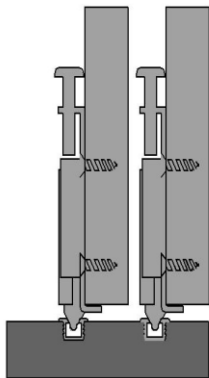

- Alt rayları isteğe bağlı yüzeyden ya da gömme olabilir.

- There are outer door guides with the option to adjust door thickness from 18mm to 50mm.  
- The bottom rails can be optional as from surface or recessed.

**DIŞ KAPAK SET / EXTERNAL COVER SET**

**İÇ KAPAK SET / INNER COVER SET**

**ALT&ÜST RAYLAR - LOWER TOP RAILS**

UST RAY - P0131

ALT RAY -0090

ALT RAY -0070

ALT RAY -0050

**STOP VE YAVAŞLATICILAR / SOFT CLOSERS**

**STP 04**

**STP 03**

**ÖN GÖRÜNÜM / FRONT VIEW**